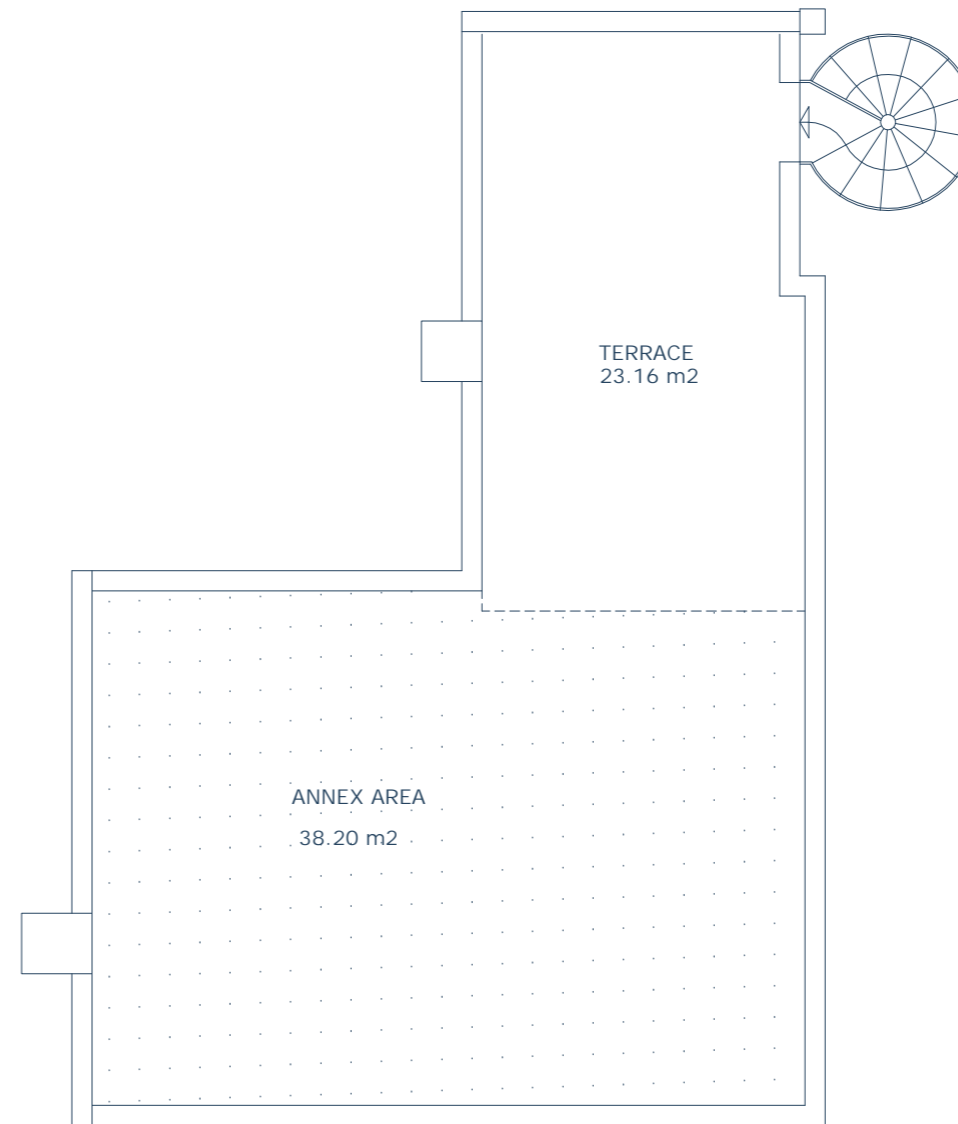

LAS TERRAZAS II

TENERIFE

SOTAVENTO

LAND OF NATURE

2° E Flat- Block 2

Total floor area..... 69,95 m²
Total terrace area..... 55,36 m²
Total annex area..... 38,20 m²

These plans correspond to the project; they are merely illustrative since they are open to modifications for Technical Reasons