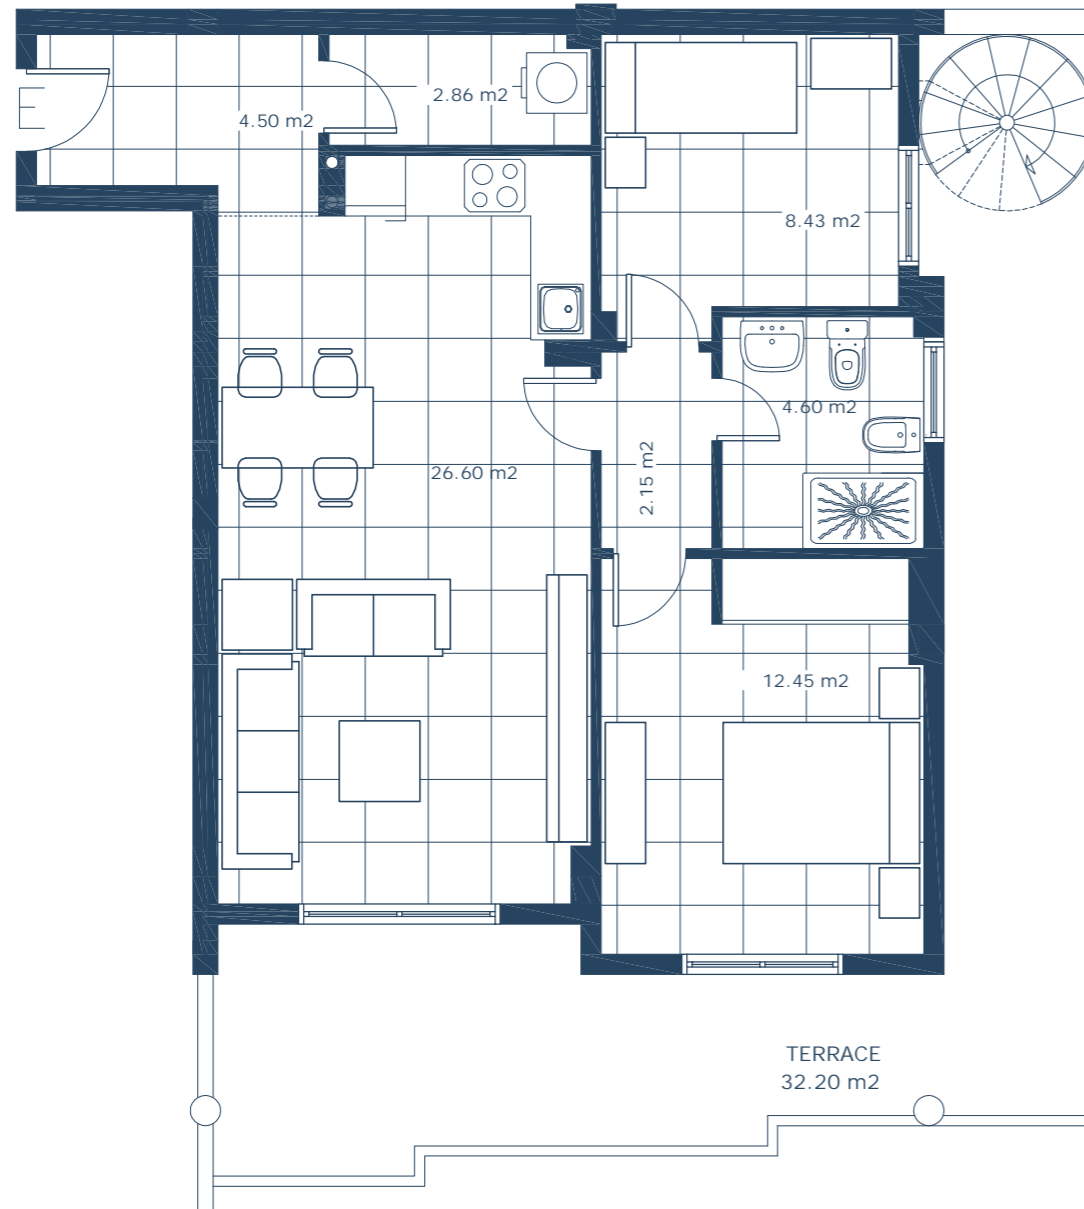

LAS TERRAZAS II

TENERIFE

SOTAVENTO

LAND OF NATURE

2° E Flat- Block 2

Total floor area..... 69,95 m²
Total terrace area..... 55,36 m²
Total annex area..... 38,20 m²

These plans correspond to the project; they are merely illustrative since they are open to modifications for Technical Reasons