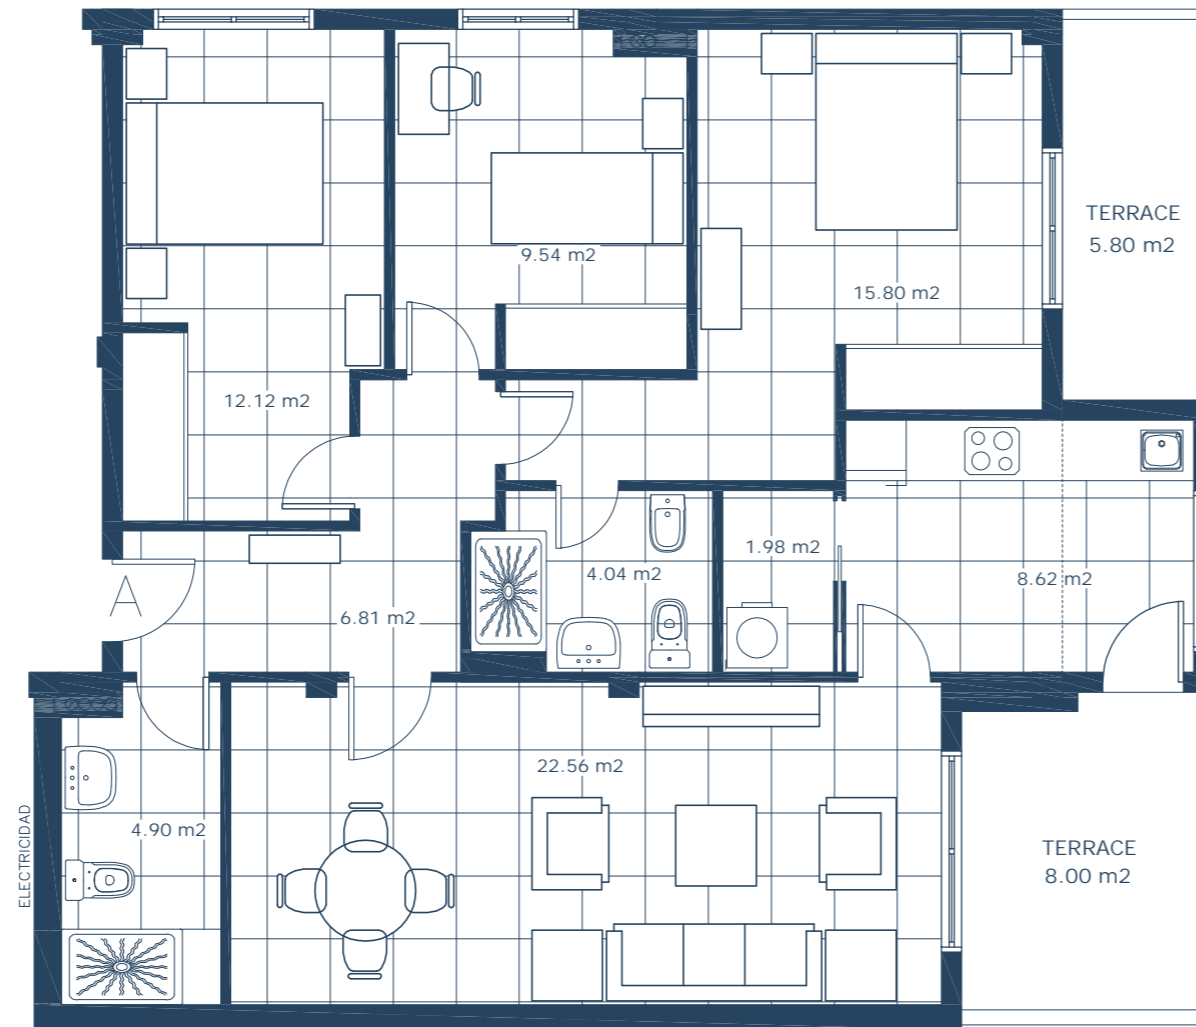

LAS TERRAZAS II  
TENERIFE

**SOTAVENTO**  
LAND OF NATURE

**1º A Flat- Block 4**

Total floor area..... 97,40 m<sup>2</sup>  
Total terrace area..... 13,80 m<sup>2</sup>

These plans correspond to the project; they are merely illustrative since they are open to modifications for Technical Reasons