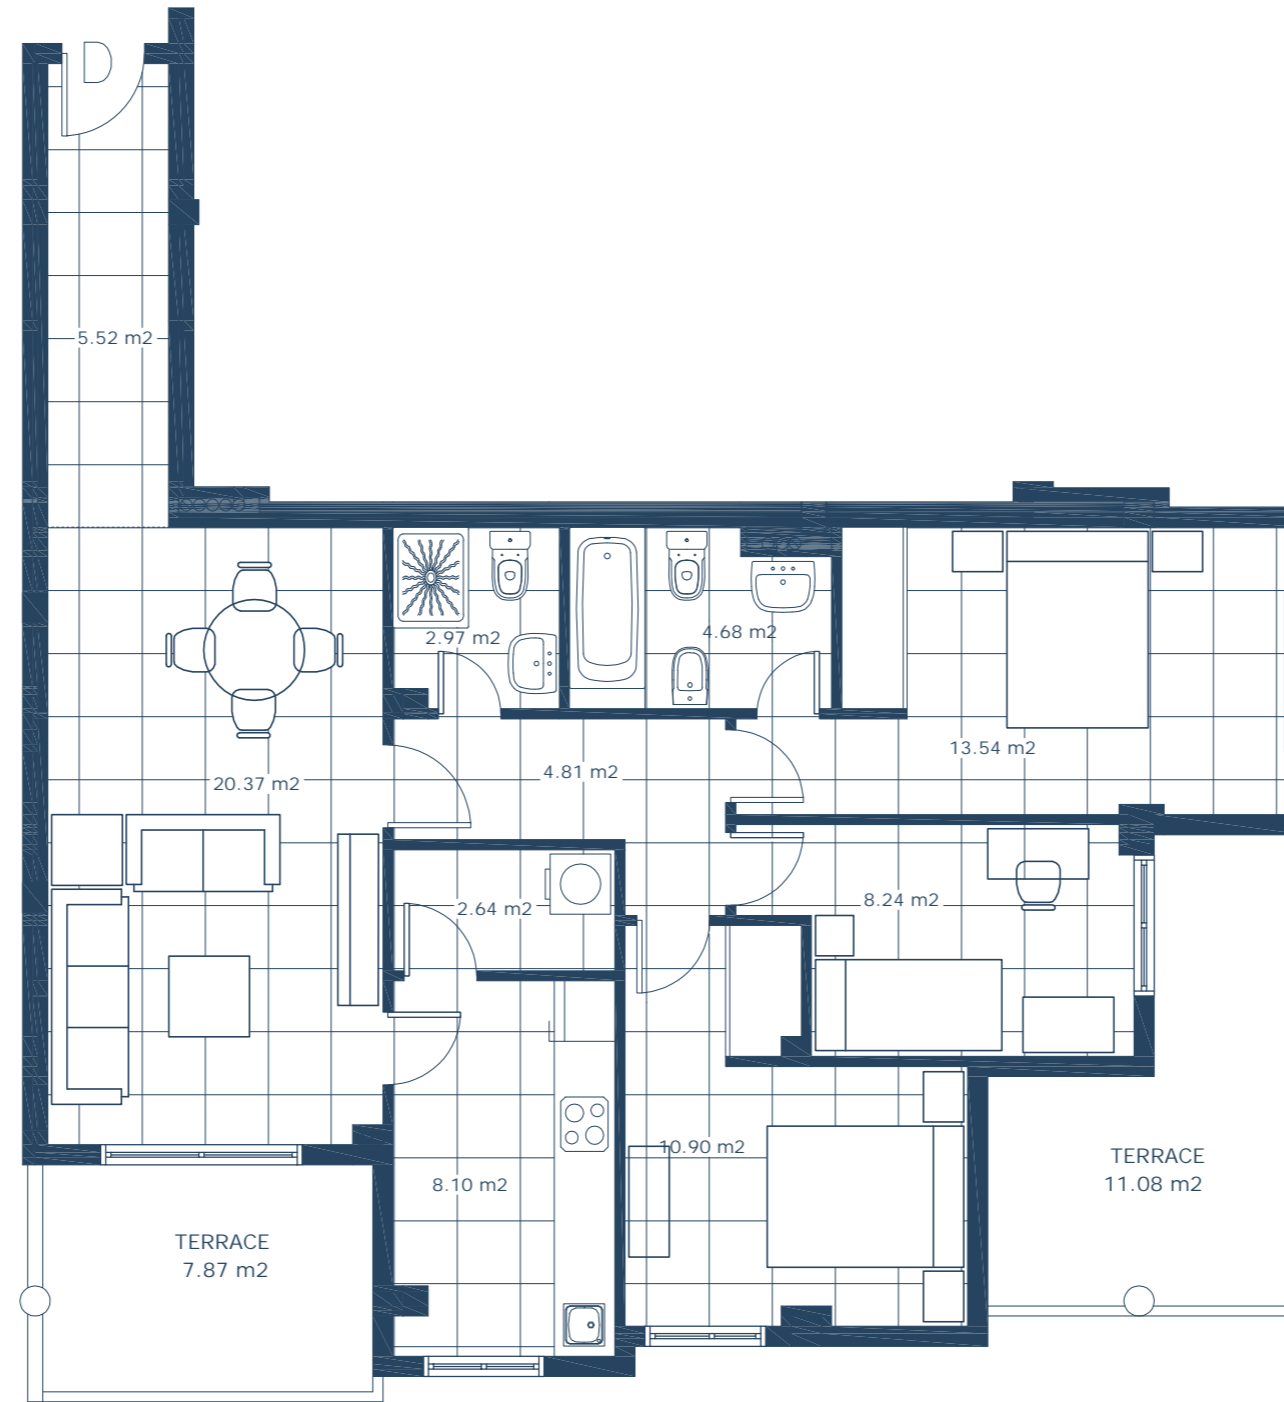

LAS TERRAZAS II
TENERIFE

SOTAVENTO
LAND OF NATURE

1º D Flat- Block 4

Total floor area..... 92,81 m2
Total terrace area..... 18,95 m2

THE NEW EXPERIENCE OF OWNING A PROPERTY

These plans correspond to the project; they are merely illustrative since they are open to modifications for Technical Reasons