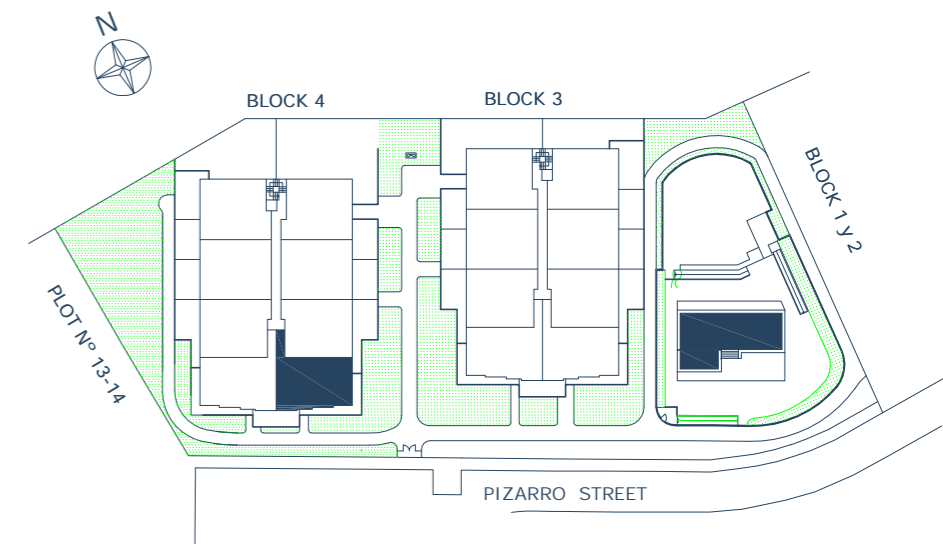

LAS TERRAZAS II
TENERIFE

SOTAVENTO
LAND OF NATURE

1º D Flat- Block 4

Total floor area..... 92,81 m2
Total terrace area..... 18,95 m2

THE NEW EXPERIENCE OF OWNING A PROPERTY

These plans correspond to the project; they are merely illustrative since they are open to modifications for Technical Reasons